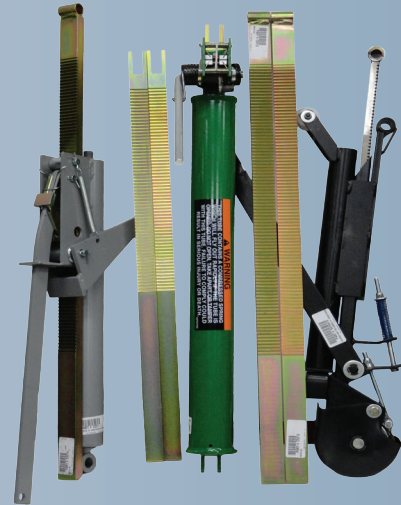

Saving You Money

Our network of factory-trained distributors are ready to make sure your docks are properly maintained, saving you hundreds of dollars in operational costs. Ask your local distributor for upgrade opportunities and energy saving ideas for all your dock equipment.