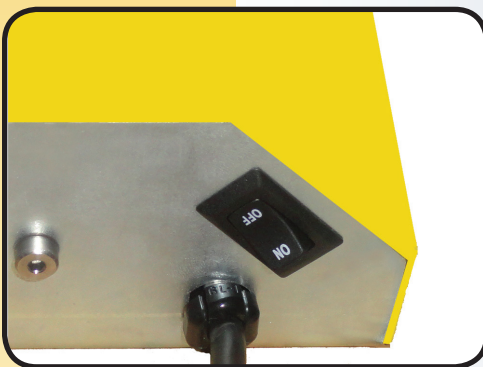

LOADING DOCK
HOUSE

G-Flex Series Dock Lights

- ▼ **Polycarbonate light head remains cool to the touch**
- ▼ **Heavy Duty, flexible, stainless steel arm**
- ▼ **Arm swivels 180° for easy positioning**
- ▼ **All steel housing with convenient on/off switch**
- ▼ **UL and cUL certified**

G-Flex LED Dock Light™

14W Permanent LED Module

G-Flex LED Dock Light™

- 14W permanent LED - 0.12AMP Draw @120V
- 803 Lumen output
- 120V, 50/60 HZ
- Steel elbow and swivel base simplify positioning
- Convenient ON/OFF switch
- Polycarbonate light head remains cool to the touch
- UL and cUL certified
- Meets FDA and USDA requirements for food and pharmaceutical facilities
- 3-year limited warranty
- Optional 8" standoff bracket available

G-Flex Dock Light™

- Versatile fixture can be used with a separate PAR 30 or PAR 38 Lamp; Incandescent or LED.
- 120V, 50/60 HZ
- Steel elbow and swivel base simplify positioning
- Convenient ON/OFF switch
- Polycarbonate light head remains cool to touch
- UL and cUL certified
- 3-year limited warranty
- Optional 8" standoff bracket available